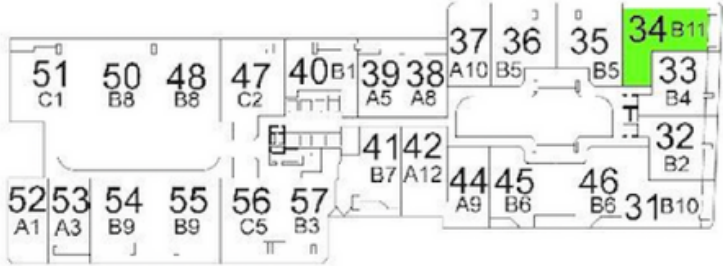

FLOOR PLAN

CONTACT JILL 305.807.9199

1717 N BAYSHORE DRIVE | UNITA-3334 | MIAMI
2 BEDS | 2 BATHS | 1,717 SF | OFFERED AT: \$975,000